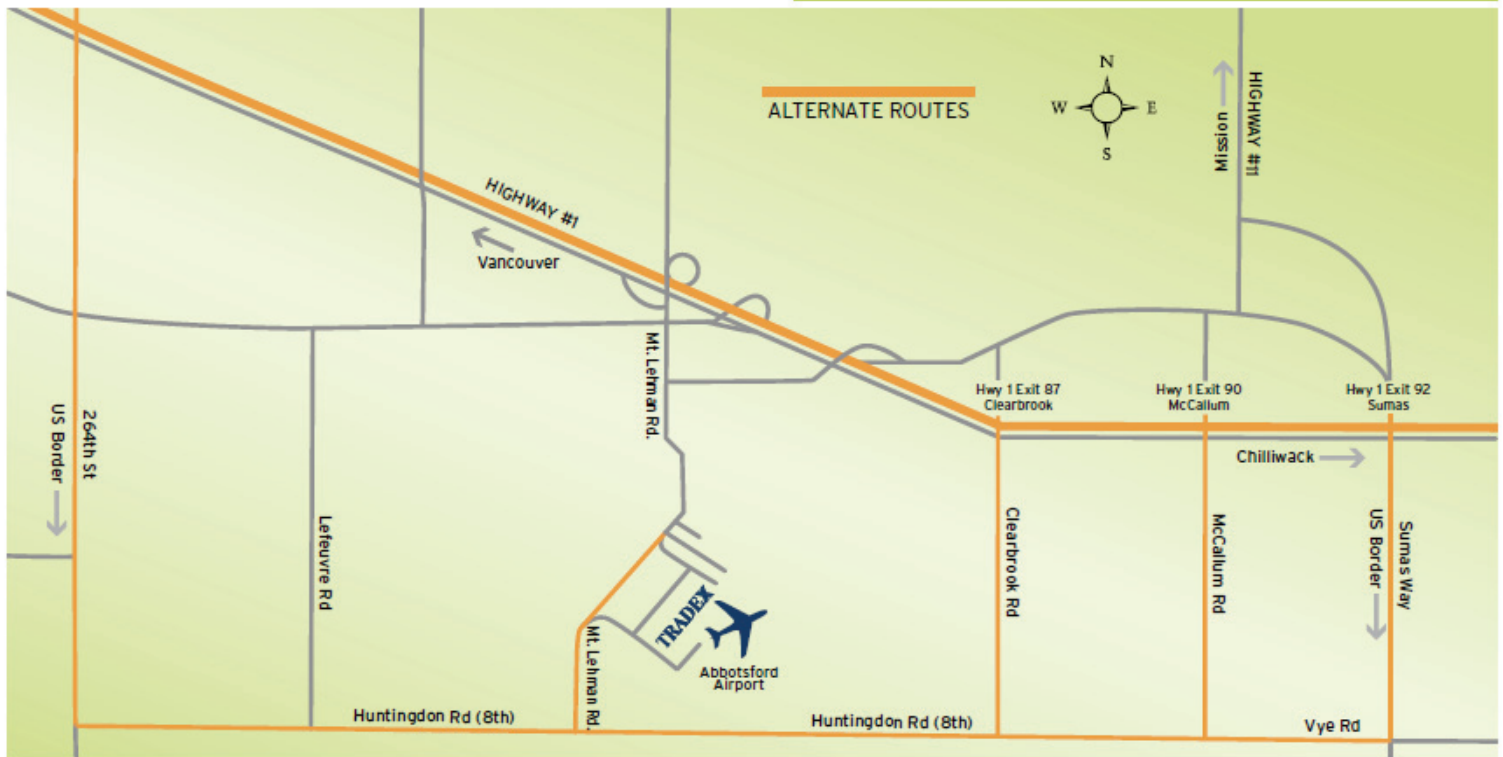

The Fraser Valley Trade & Exhibition Centre is proudly operated by the Tourism Abbotsford Society. For more information about Abbotsford, British Columbia please visit www.tourismabbotsford.ca